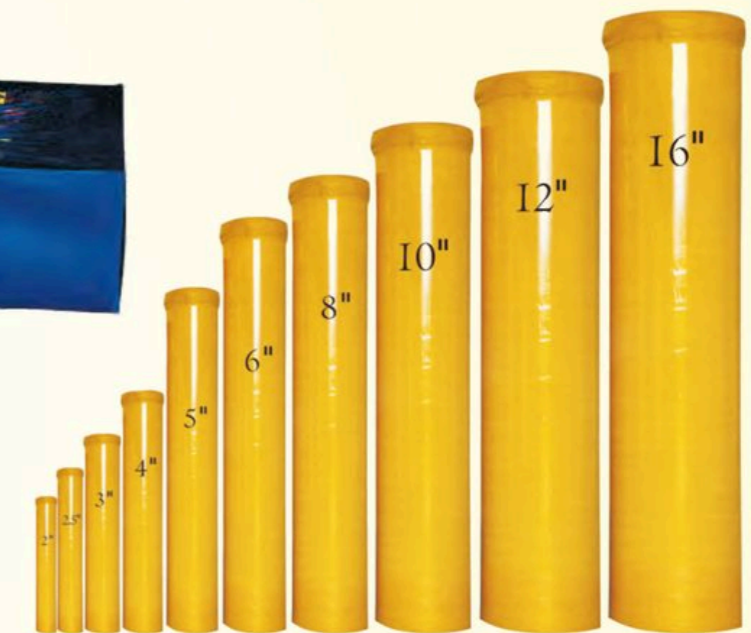

Mortar in different sizes